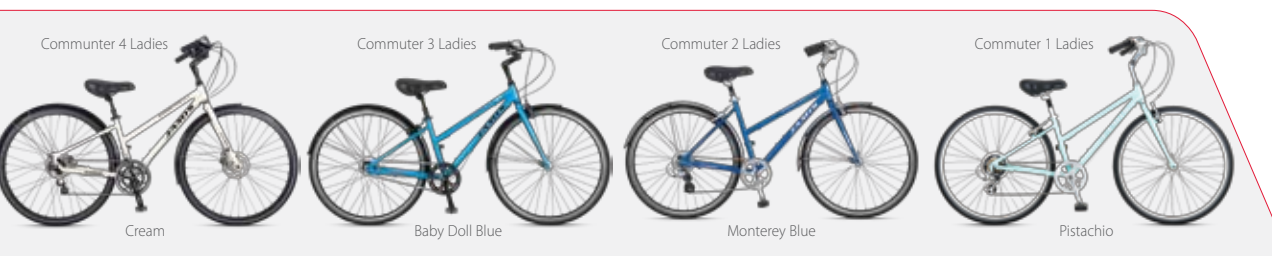

SMOOTH EFFICIENCY

Commuting by car is a chore. Commuting by bike, especially one designed for it, is quite the opposite.

We help you arrive in style, with lightweight polycarbonate fenders on the Commuter 2.0, 3.0, and 4.0 and an integrated pant guard on all models, so you can be a bike commuter without looking like a bike commuter. A suspension seatpost and memory foam padded saddle smoothes your path, while the arcing sweep of our classically-shaped handlebar puts shifters and brake levers within easy reach, your wrists at a natural angle for comfort and control.

We make getting there easy with a light alloy frame and simple-to-operate, low-maintenance drivetrains that offer plenty of gearing to flatten hills and generate speed, all rolling on cushy, large diameter 700 x 32c tires that spin with smooth efficiency for a nearly silent, plush arrival.

Color: Cream
 Sizes: M: 14.5", 16.5", 18.5", 20.5", 22"
 W: 14.5", 17.5"
 Weight: 30.50 lbs

Commuter 4

FRAME
 6061 aluminum, sloping double triangle frame design, Future-Form super-lite custom fenders with SS hardware.

TIRES
 Inverted "lockjaw" tread, 700 x 38c, with reflective sidewall stripe.

DRIVETRAIN
 Shimano Altus rear derailleur, SRAM GripShift, Alloy 44T crankset with guard and bolt-type cup & cone BB.

COCKPIT
 Swept-back classic-style city bike bar, adjustable-rise alloy stem, suspension seatpost, Jamis Street saddle.